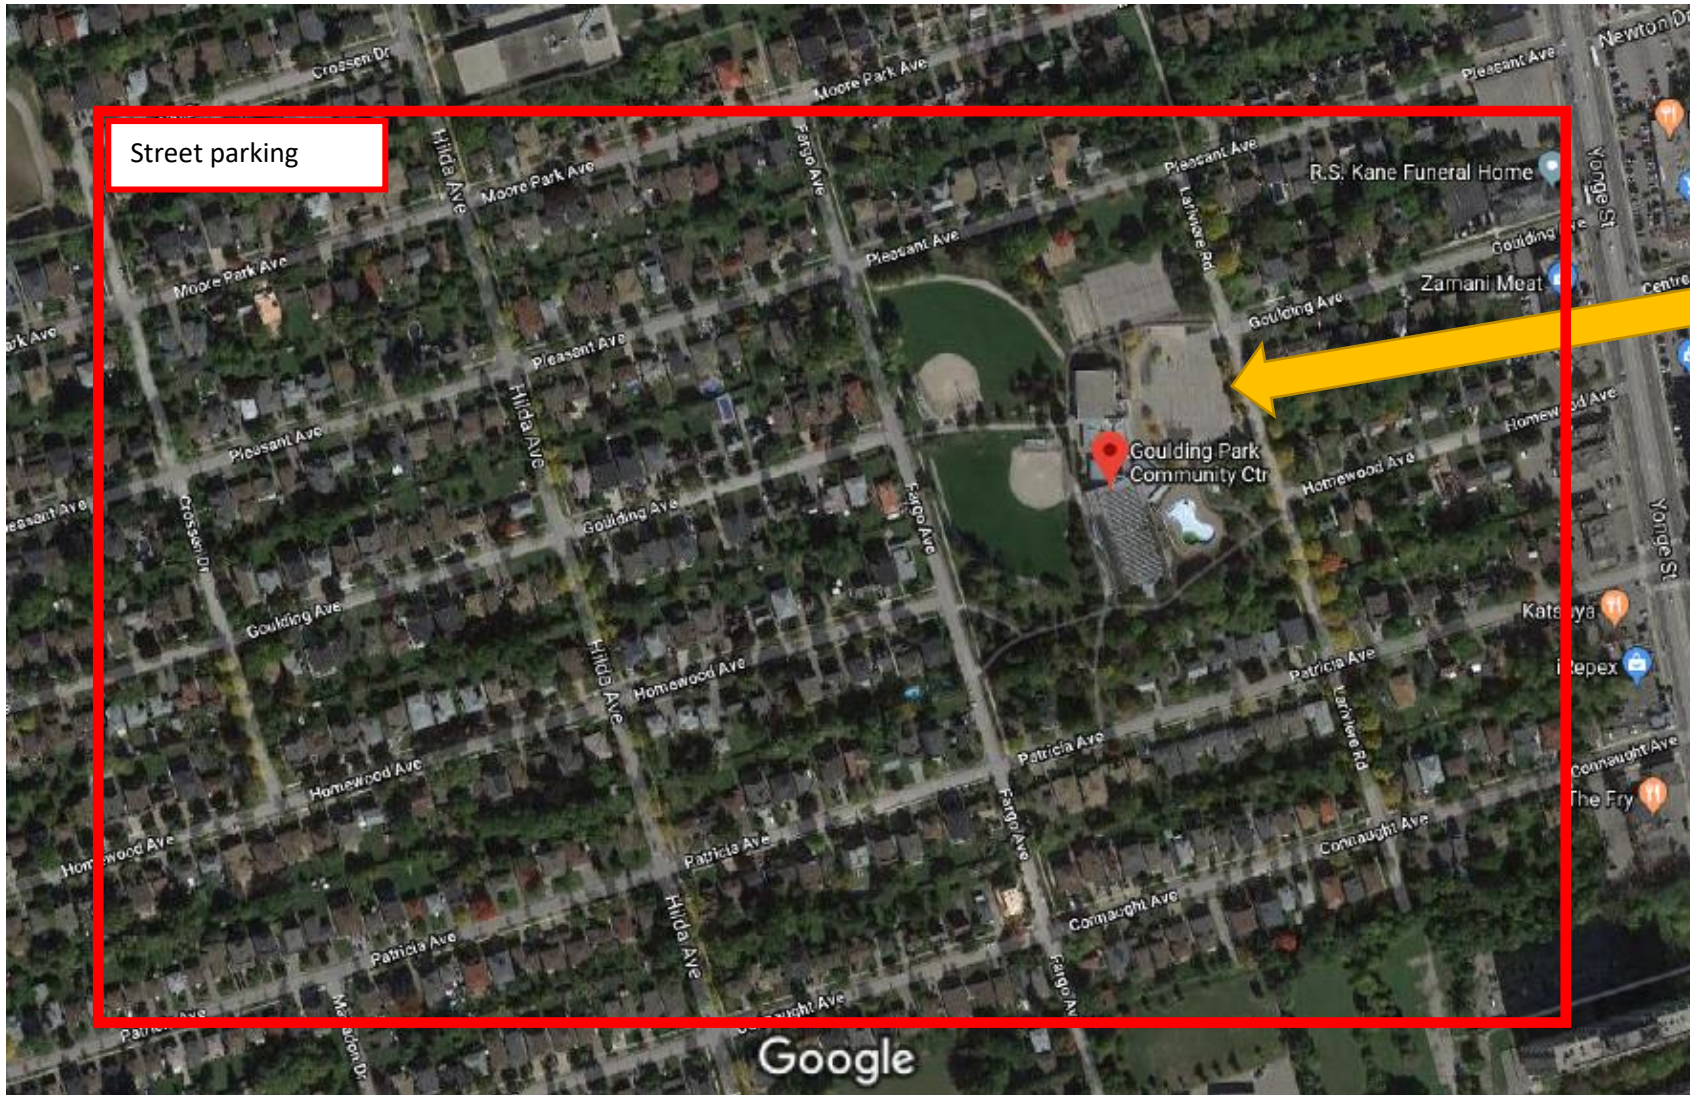

Parking options at Goulding Park: 45 Goulding Avenue (near Yonge and Steeles)

1. Parking lot with ~75 spaces
2. Lots of parking in surrounding residential neighbourhood

Parking Lot at  
Community  
Centre